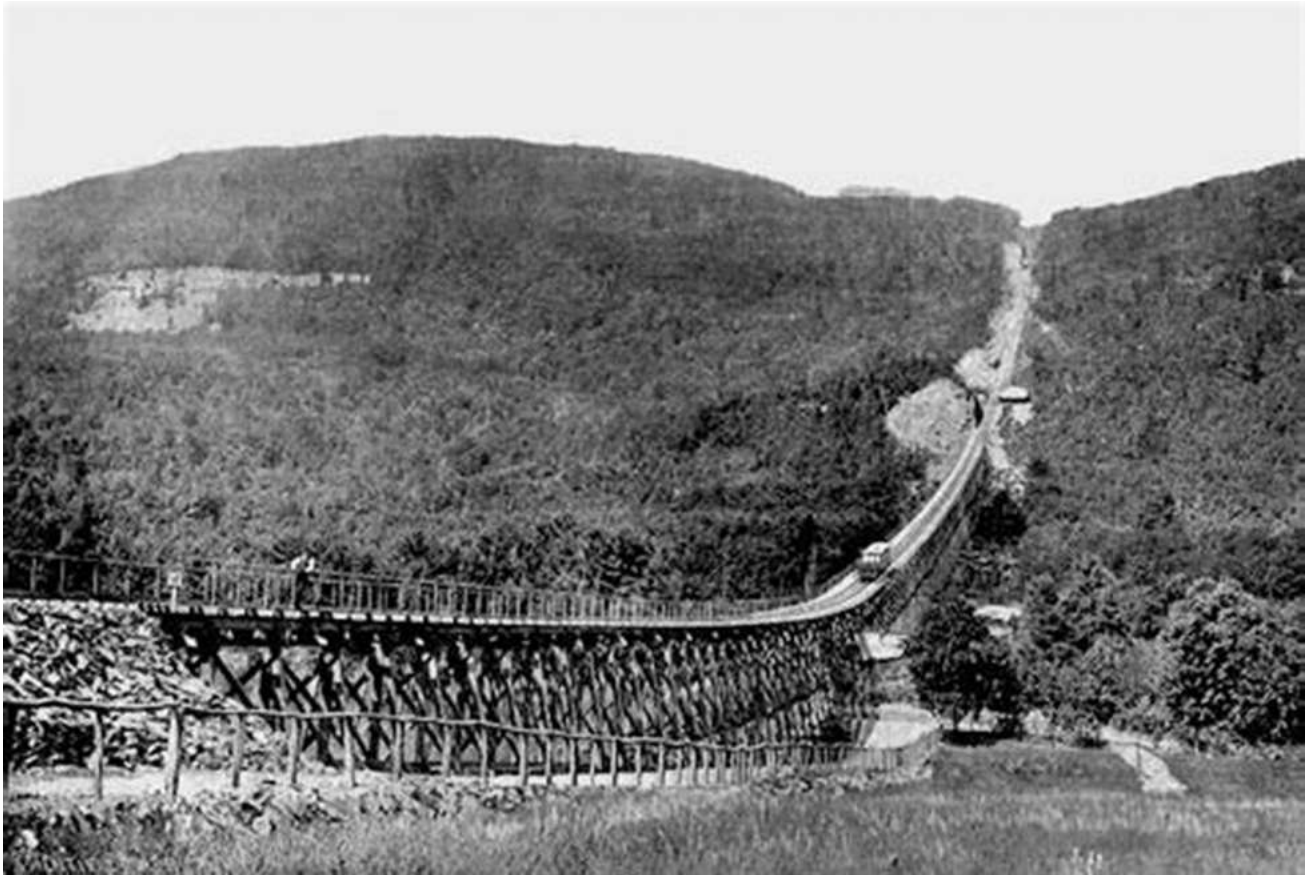

commuters. They have also been installed in various industrial settings, providing a seamless movement of heavy material and equipment.

Today, Otis incline railways continue to play a crucial role in tackling steep terrains, offering a perfect blend of functionality, safety, and visual appeal.

Unveiling the Enchanting Photos of Otis Incline Railways

Imagine standing at the base of a mountain, looking up at a railway that appears to defy gravity. The captivating sight of an Otis incline railway is second to none. With our exclusive photo collection, we bring you face to face with these mesmerizing structures that have stood the test of time.