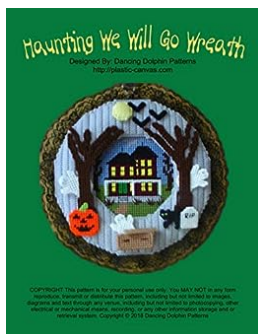

- **High-Quality Materials:**

Each element of the wreath is crafted with high-quality materials, ensuring durability and longevity.

- **Easy to Hang:**

The Haunting We Will Go Door Wreath comes with a built-in loop on the back, making it effortless to hang on your front door or any other desired location.

- **Indoor and Outdoor Use:**

Whether you want to spruce up your outdoor decor or create a Halloween atmosphere indoors, this wreath serves both purposes perfectly.

- **Reusable:**

Made to last, this wreath can be stored safely after Halloween has ended and reused in future years, saving you money in the long run.

How to Use the Haunting We Will Go Door Wreath:

Using the Haunting We Will Go Door Wreath is incredibly easy. Simply follow these steps:

1. Identify the desired location, whether it's your front door, a wall, or inside your home.
2. Hang the wreath using the built-in loop on the back.
3. Adjust any elements to ensure the wreath looks perfect and captivating.
4. Stand back and enjoy the spooky ambiance the Haunting We Will Go Door Wreath creates!

In summary, the Haunting We Will Go Door Wreath is a must-have Halloween decoration that will add a touch of spookiness to your home. Its unique design, high-quality materials, and versatility make it an ideal choice for both indoor and outdoor Halloween decor. Hang it on your front door to greet trick-or-treaters or use it as a haunting centerpiece in your home. Get ready to impress your guests and create a chilling atmosphere for Halloween with this fantastic door wreath!