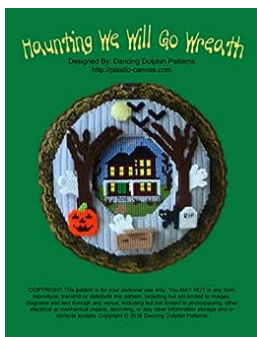

Haunting We Will Go Door Wreath: The Perfect Spooky Decoration for Halloween!

Halloween is just around the corner and it's time to start spookifying your home for the festivities! If you're looking for a unique and eye-catching decoration to welcome trick-or-treaters, then look no further than the Haunting We Will Go Door Wreath. This spooktacular wreath is not only a great way to showcase your love

for Halloween, but it also adds a touch of spooky elegance to your home. Let's dive into the details of this hauntingly beautiful door wreath!

Description of the Haunting We Will Go Door Wreath

The Haunting We Will Go Door Wreath is a meticulously handcrafted wreath made from high-quality materials. It features a combination of faux black twigs, orange pumpkins, creepy spiders, and ghostly white fabric. The wreath is finished with a black ribbon bow, giving it a stylish and eerie finish.

Print length : 4 pages

Paperback : 96 pages

Item Weight : 10.7 ounces

Dimensions : 6.5 x 0.3 x 9.25 inches

This spooky door wreath measures approximately 24 inches in diameter, making it the perfect size to hang on your front door. Its intricate design ensures that it stands out and becomes the centerpiece of your Halloween decorations. Each element of this wreath is carefully arranged to create a visually stunning and chilling effect.