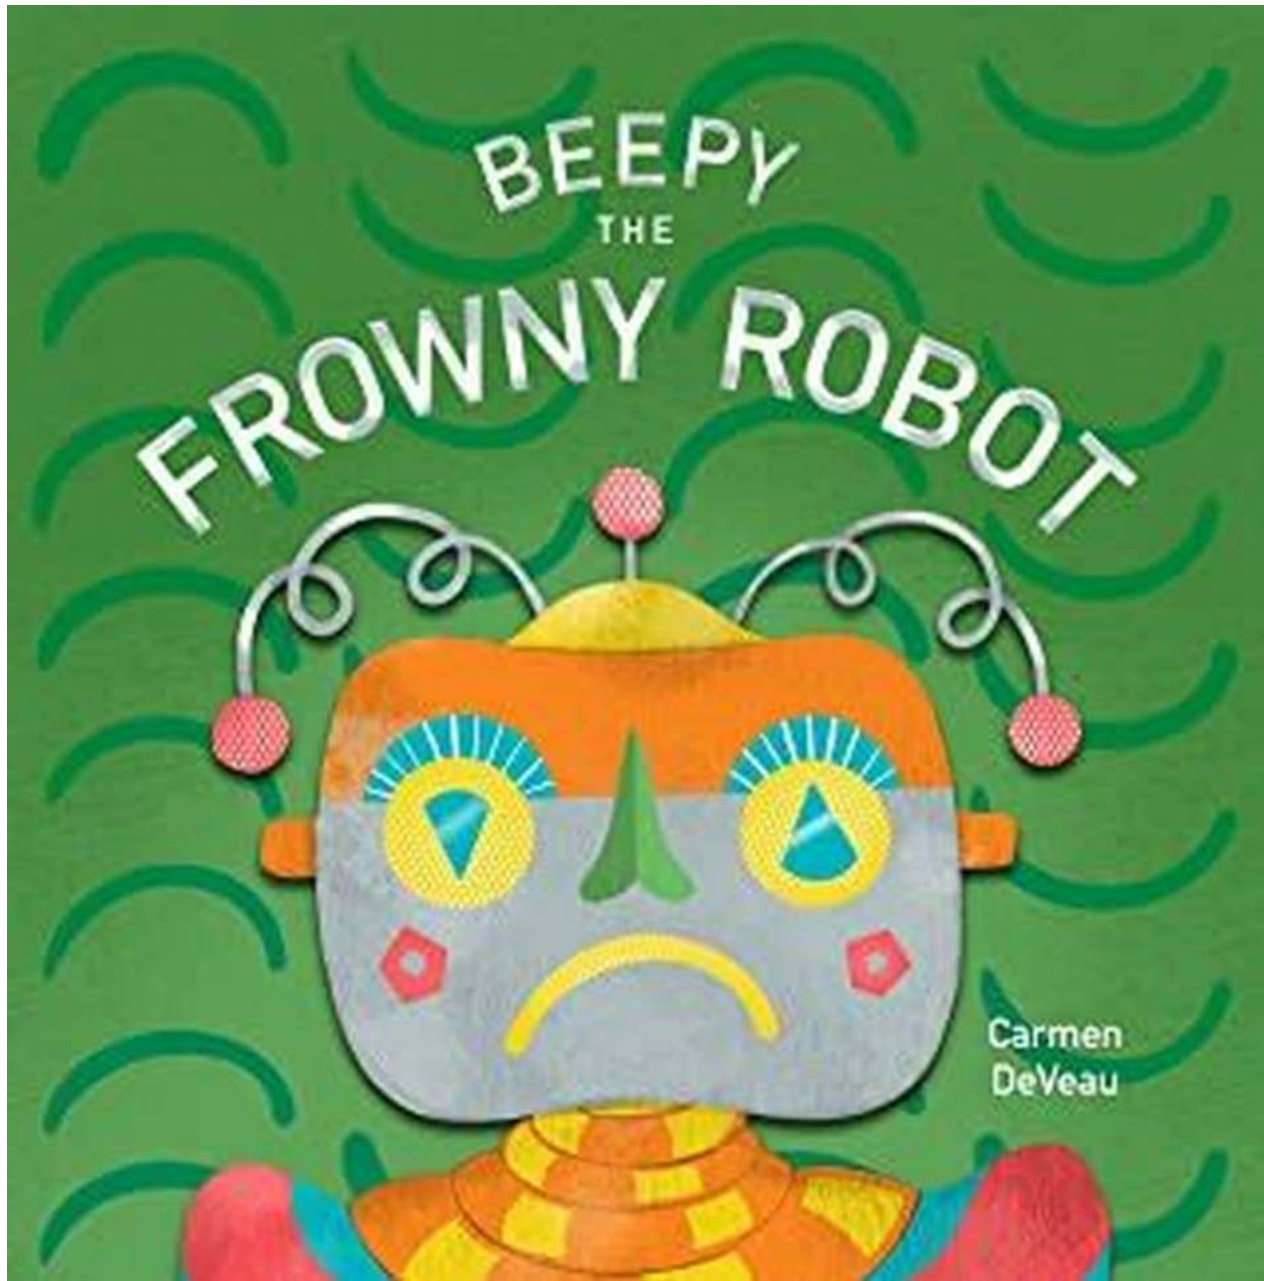

Beepy The Frowny Robot Carmen Deveau: A Robot With Emotions

Robots have always fascinated humans, and their advancements in technology never cease to amaze us. Today, we introduce you to Beepy The Frowny Robot, created by the talented Carmen Deveau. This innovative creation stands out amongst its fellow robots by showcasing a unique feature - emotions. In this

article, we will explore the intriguing journey of Beepy and Carmen Deveau's vision behind creating this groundbreaking robot.

Meet Beepy The Frowny Robot

Beepy The Frowny Robot, as the name suggests, is a robot capable of expressing emotions. Designed with intricate details, Beepy's face features a range of expressions, from joyous smiles to sorrowful frowns. Carmen Deveau, an enthusiastic robotics engineer, focused on crafting realistic emotions for her creation, as she believes that this feature adds a touch of humanity to the world of robots.